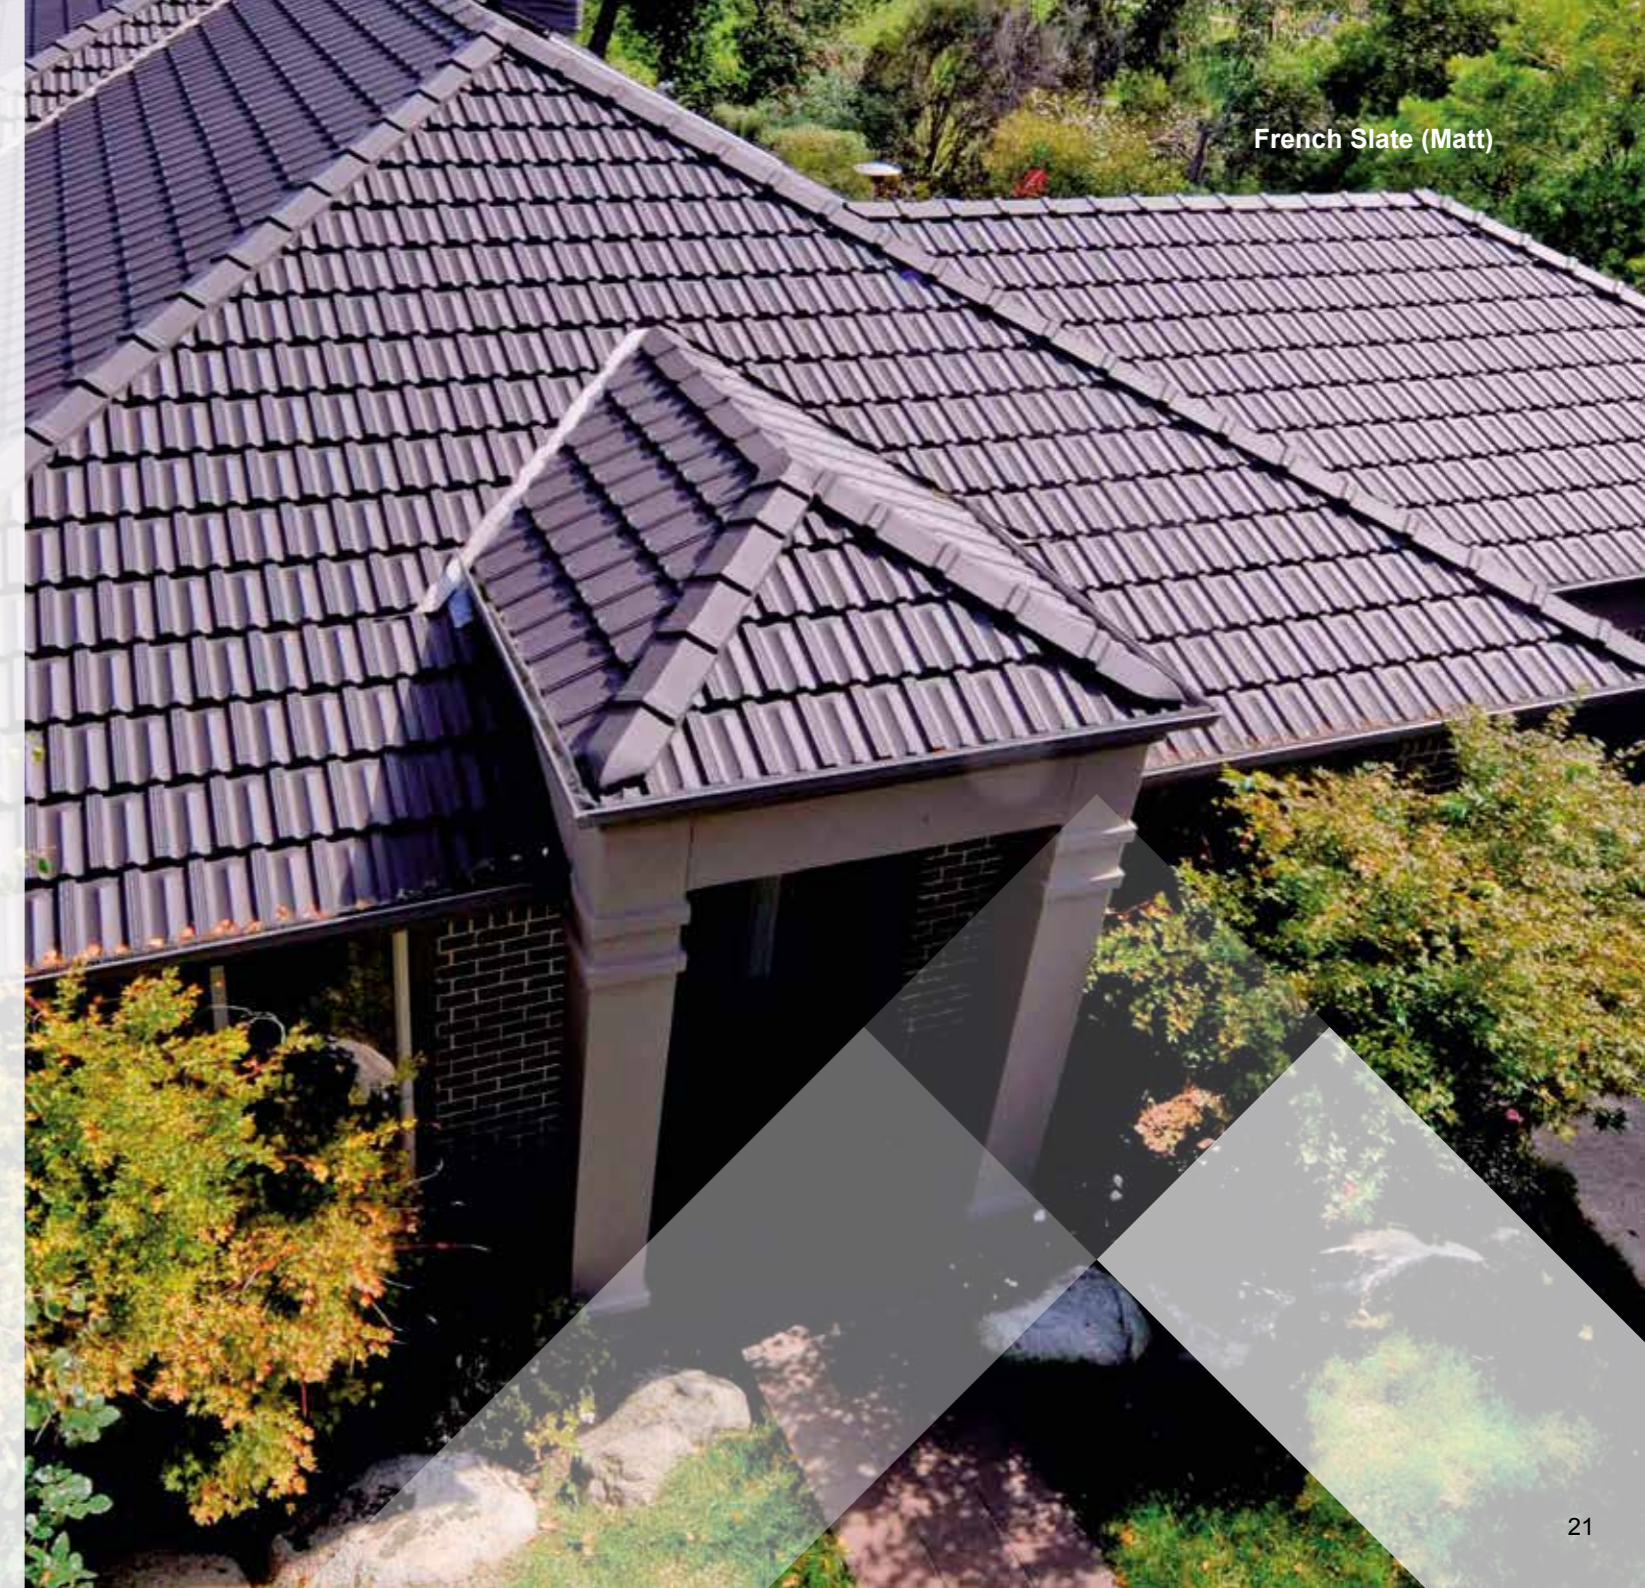

Terracotta French™

The Terracotta French tile has an unique two valley shape that gives the roof line a look of texture and flow. It will give your home a look of refinement and classical style and is ideal for both rural and city living.

French Slate (Matt)