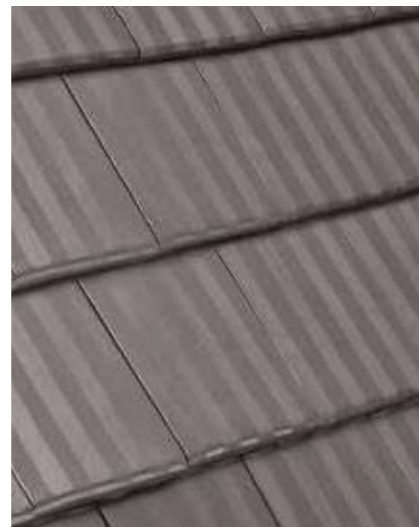

Designer Ceramic Artline®

Shaped for design flexibility,
Artline provides a dramatic,
creative flair to your pitched roof.

The streamlined contemporary
profile with choice of subtle colour
hues presents minimalist textures
that provides a sleek look to any
modern home's appearance.

Pearl (Matt)
SA = 0.35 E = 0.89 BCA = L
SRI = 78.4

Slate (Matt) Formerly Asphalt
SA = 0.74 E = 0.87 BCA = D
SRI = 25.4

Eclipse (Matt)
SA = 0.84 E = 0.86 BCA = D
SRI = 11.5

Slate (Satin) Formerly Basalt
SA = 0.78 E = 0.87 BCA = D
SRI = 20.2