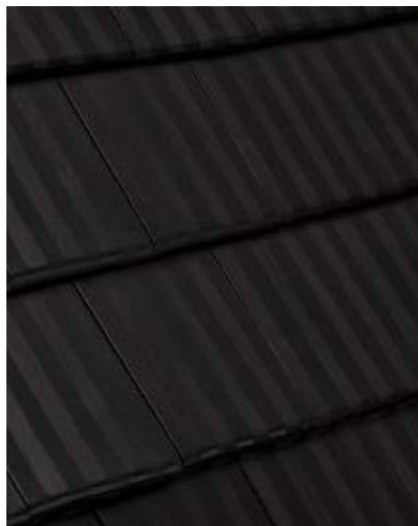

Designer Ceramic Artline®

Shaped for design flexibility,
Artline provides a dramatic,
creative flair to your pitched roof.

The streamlined contemporary
profile with choice of subtle colour
hues presents minimalist textures
that provides a sleek look to any
modern home's appearance.

Pearl (Matt)
SA = 0.35 E = 0.89 BCA = L
SRI = 78.4

Slate (Matt) Formerly Asphalt
SA = 0.74 E = 0.87 BCA = D
SRI = 25.4

Eclipse (Matt)
SA = 0.84 E = 0.86 BCA = D
SRI = 11.5

Slate (Satin) Formerly Basalt
SA = 0.78 E = 0.87 BCA = D
SRI = 20.2