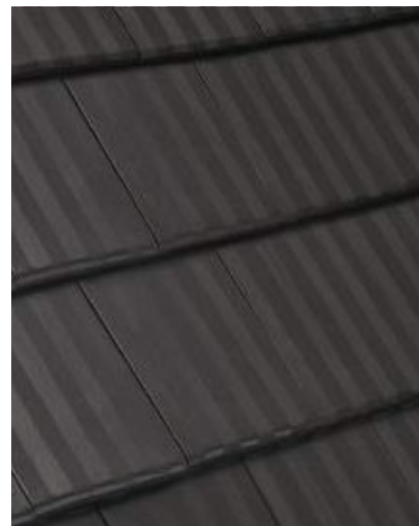

Designer Ceramic Artline®

Shaped for design flexibility,
Artline provides a dramatic,
creative flair to your pitched roof.

The streamlined contemporary
profile with choice of subtle colour
hues presents minimalist textures
that provides a sleek look to any
modern home's appearance.

Pearl (Matt)
SA = 0.35 E = 0.89 BCA = L
SRI = 78.4

Slate (Matt) Formerly Asphalt
SA = 0.74 E = 0.87 BCA = D
SRI = 25.4

Eclipse (Matt)
SA = 0.84 E = 0.86 BCA = D
SRI = 11.5

Slate (Satin) Formerly Basalt
SA = 0.78 E = 0.87 BCA = D
SRI = 20.2